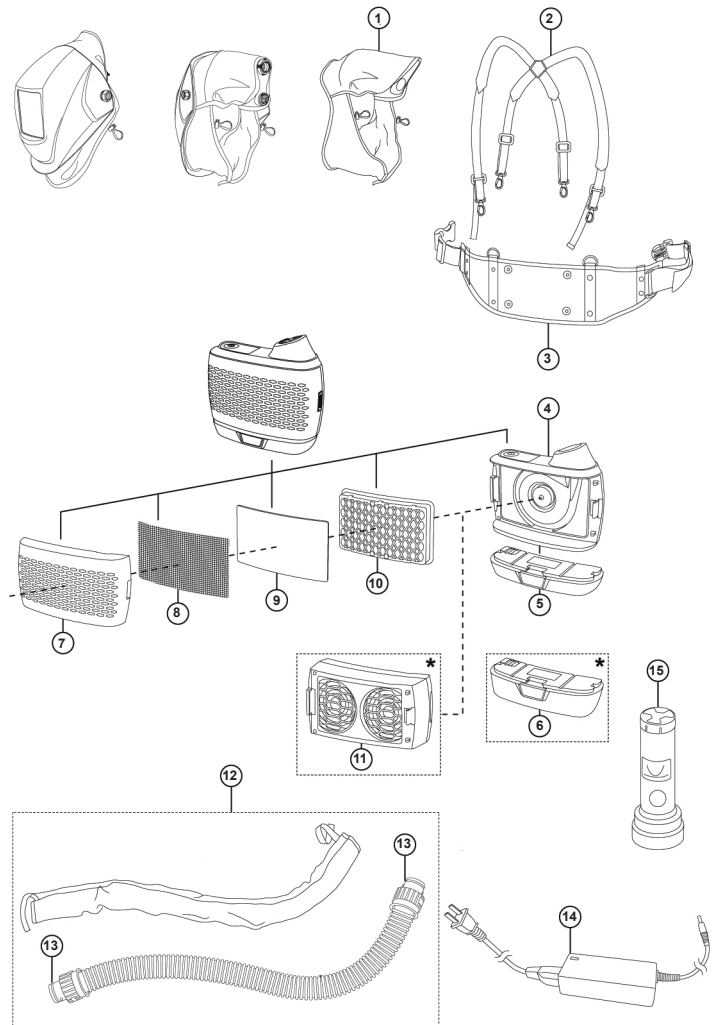

SPARES

Ref.	Description	Code
1	Face seal	21905171
2	Shoulder strap	21905162
3	Belt cushion (Including Screws & Washers)	21905163
4	Body	21905154
5	Standard battery	21905155
6	Extended battery	21905156
7	Filter cover	21905160
8	Spark screen	21905159
9	Pre-filter	21905158
10	Particle filter	21905157
11	Gas filter	21905161
12	Hose assembly (cover + O-rings)	21905164
13	O-ring	21905165
14	Battery charger	21905166
15	Airflow indicator	21905167

ASSEMBLY DRAWING

- A. Helmet
- B. Support
- C. External Protection Lens PN21905076
- D. Filter PN 21905153
- E. Internal Protection Lens PN21905079
- F. Filter Support
- G. Headband kit PN21905152

- 1. Sweatband
- 2. Washer
- 3. Washer
- 4. Fix washer (x2)
- 5. Rubber washer (x2)
- 6. Locking knobs (x2)
- 7. Gear
- 8. Angle Limitation washer
- 9. Right screw
- 10. Left screw
- 11. Adjustable headband
- 12. Front headgear