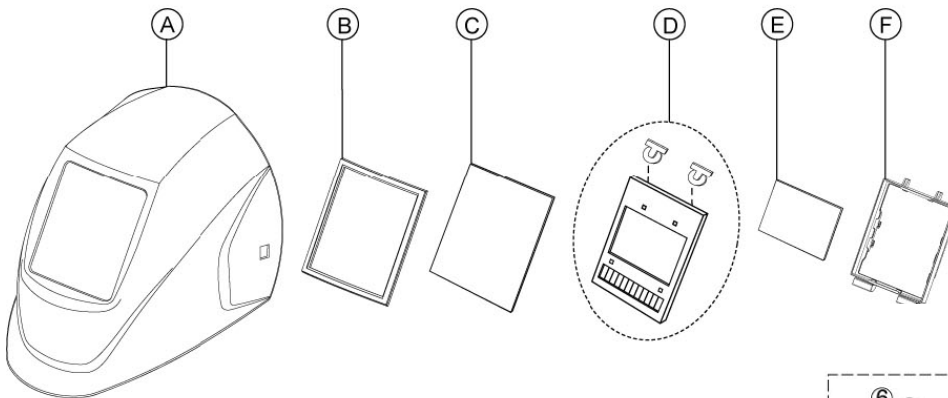

SPARES

Ref.	Description	Code
1	Face seal	21905171
2	Shoulder strap	21905162
3	Belt cushion (Including Screws & Washers)	21905163
4	Body	21905154
5	Standard battery	21905155
6	Extended battery	21905156
7	Filter cover	21905160
8	Spark screen	21905159
9	Pre-filter	21905158
10	Particle filter	21905157
11	Gas filter	21905161
12	Hose assembly (cover + O-rings)	21905164
13	O-ring	21905165
14	Battery charger	21905166
15	Airflow indicator	21905167

ASSEMBLY DRAWING

- A. Helmet
- B. Support
- C. External Protection Lens PN21905076
- D. Filter PN 21905153
- E. Internal Protection Lens PN21905079
- F. Filter Support
- G. Headband kit PN21905152

- 1. Sweatband
- 2. Washer
- 3. Washer
- 4. Fix washer (x2)
- 5. Rubber washer (x2)
- 6. Locking knobs (x2)
- 7. Gear
- 8. Angle Limitation washer
- 9. Right screw
- 10. Left screw
- 11. Adjustable headband
- 12. Front headgear